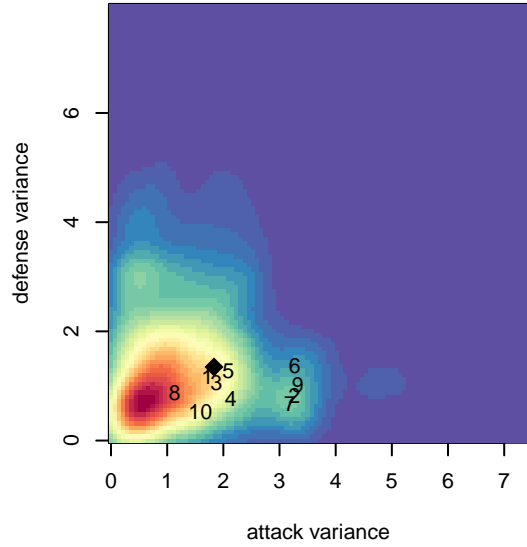

Gala FC B00

Gala FC
 Marysville, WA
 B00 total strength=1381
 attack=8.31 defense=6.77
 fall league = PSPL Classic 1 U17

alt names used:
 Gala FC 00
 Gala FC Bu17 2000
 Gala FC [B00]
 GALA FC U17A (WA)

Venues played:
 2016 Clash At the Border Div 2 Gold/Silver U17
 2016 Crossfire Select U17
 2016 Xtreme Cup BU17
 2016 PSPL Classic 1 U17
 2016 WA Cup HS Silver U17

**attack and defense variance (black dot)
relative to other teams
and top 10 in region**

**attack and defense rating
relative to others at age
and all opponents in last 13 months**

Performance relative to 13 month average