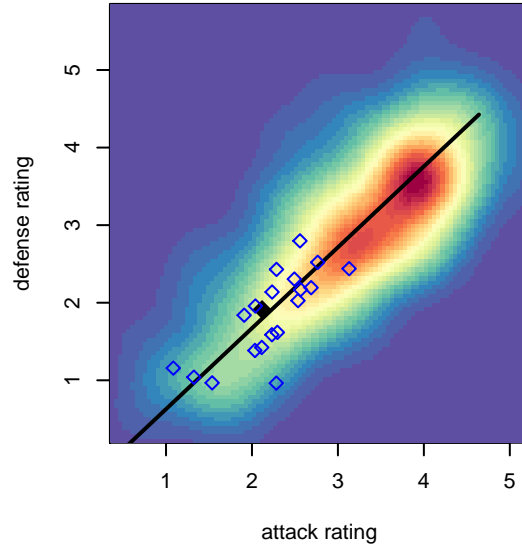

Gala FC B00

Gala FC
 Marysville, WA
 B00 total strength=1381
 attack=8.31 defense=6.77
 fall league = PSPL Classic 1 U17

alt names used:
 Gala FC 00
 Gala FC Bu17 2000
 Gala FC [B00]
 GALA FC U17A (WA)

Venues played:
 2016 Clash At the Border Div 2 Gold/Silver U17
 2016 Crossfire Select U17
 2016 Xtreme Cup BU17
 2016 PSPL Classic 1 U17
 2016 WA Cup HS Silver U17

**attack and defense variance (black dot)
relative to other teams
and top 10 in region**

**attack and defense rating
relative to others at age
and all opponents in last 13 months**

Performance relative to 13 month average