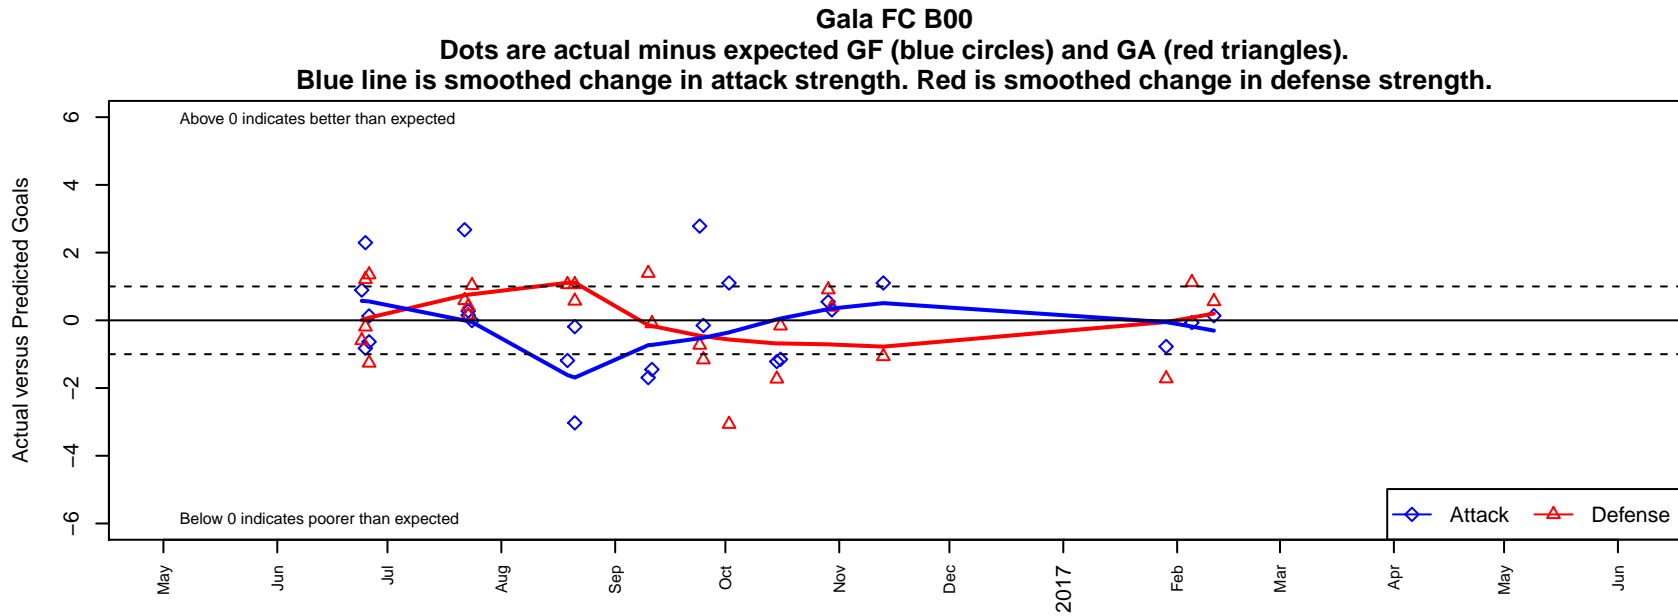

Gala FC B00

Gala FC
 Marysville, WA
 B00 total strength=1381
 attack=8.31 defense=6.77
 fall league = PSPL Classic 1 U17

alt names used:
 Gala FC 00
 Gala FC Bu17 2000
 Gala FC [B00]
 GALA FC U17A (WA)

Venues played:
 2016 Clash At the Border Div 2 Gold/Silver U17
 2016 Crossfire Select U17
 2016 Xtreme Cup BU17
 2016 PSPL Classic 1 U17
 2016 WA Cup HS Silver U17

**attack and defense variance (black dot)
relative to other teams
and top 10 in region**

**attack and defense rating
relative to others at age
and all opponents in last 13 months**

Performance relative to 13 month average