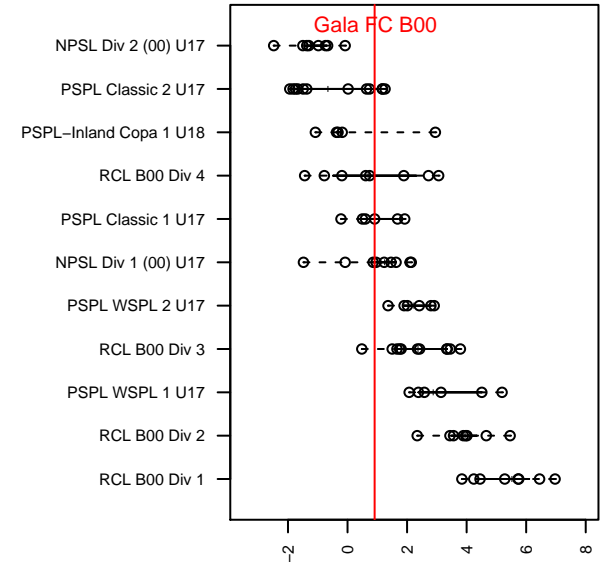

Gala FC B00

Gala FC
 Marysville, WA
 B00 total strength=1381
 attack=8.31 defense=6.77
 fall league = PSPL Classic 1 U17

alt names used:
 Gala FC 00
 Gala FC Bu17 2000
 Gala FC [B00]
 GALA FC U17A (WA)

Venues played:
 2016 Clash At the Border Div 2 Gold/Silver U17
 2016 Crossfire Select U17
 2016 Xtreme Cup BU17
 2016 PSPL Classic 1 U17
 2016 WA Cup HS Silver U17

**attack and defense variance (black dot)
relative to other teams
and top 10 in region**

**attack and defense rating
relative to others at age
and all opponents in last 13 months**

Performance relative to 13 month average