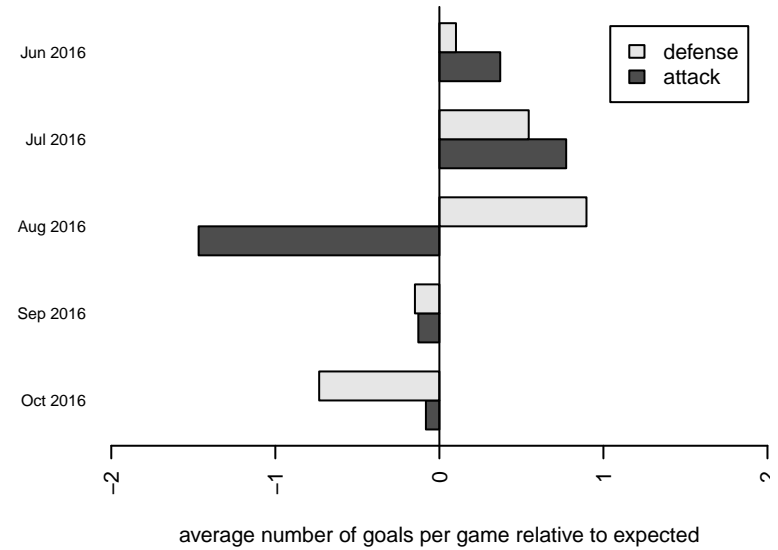

Performance relative to 13 month average