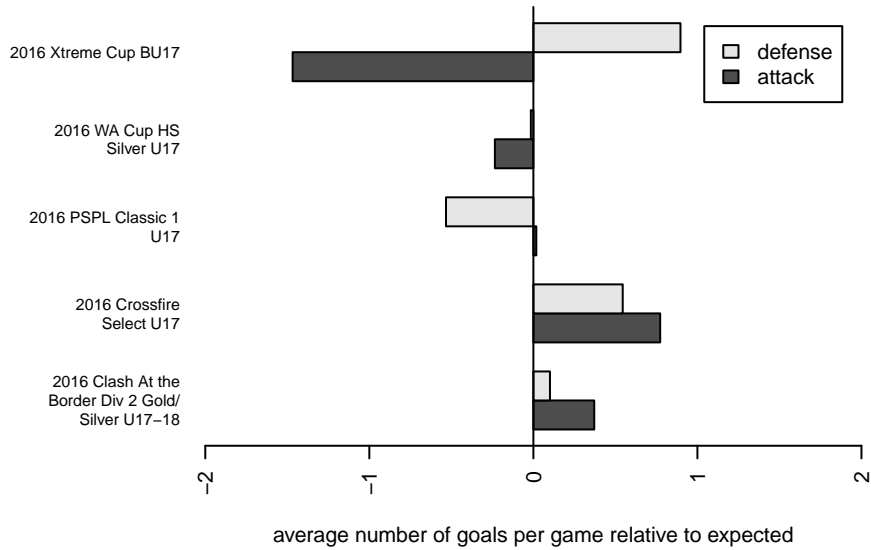

Gala FC B00

Gala FC
 Marysville, WA
 B00 total strength=1381
 attack=8.31 defense=6.77
 fall league = PSPL Classic 1 U17

alt names used:
 Gala FC 00
 Gala FC Bu17 2000
 Gala FC [B00]
 GALA FC U17A (WA)

Venues played:
 2016 Clash At the Border Div 2 Gold/Silver U17
 2016 Crossfire Select U17
 2016 Xtreme Cup BU17
 2016 PSPL Classic 1 U17
 2016 WA Cup HS Silver U17

**attack and defense variance (black dot)
relative to other teams
and top 10 in region**

**attack and defense rating
relative to others at age
and all opponents in last 13 months**

Performance relative to 13 month average